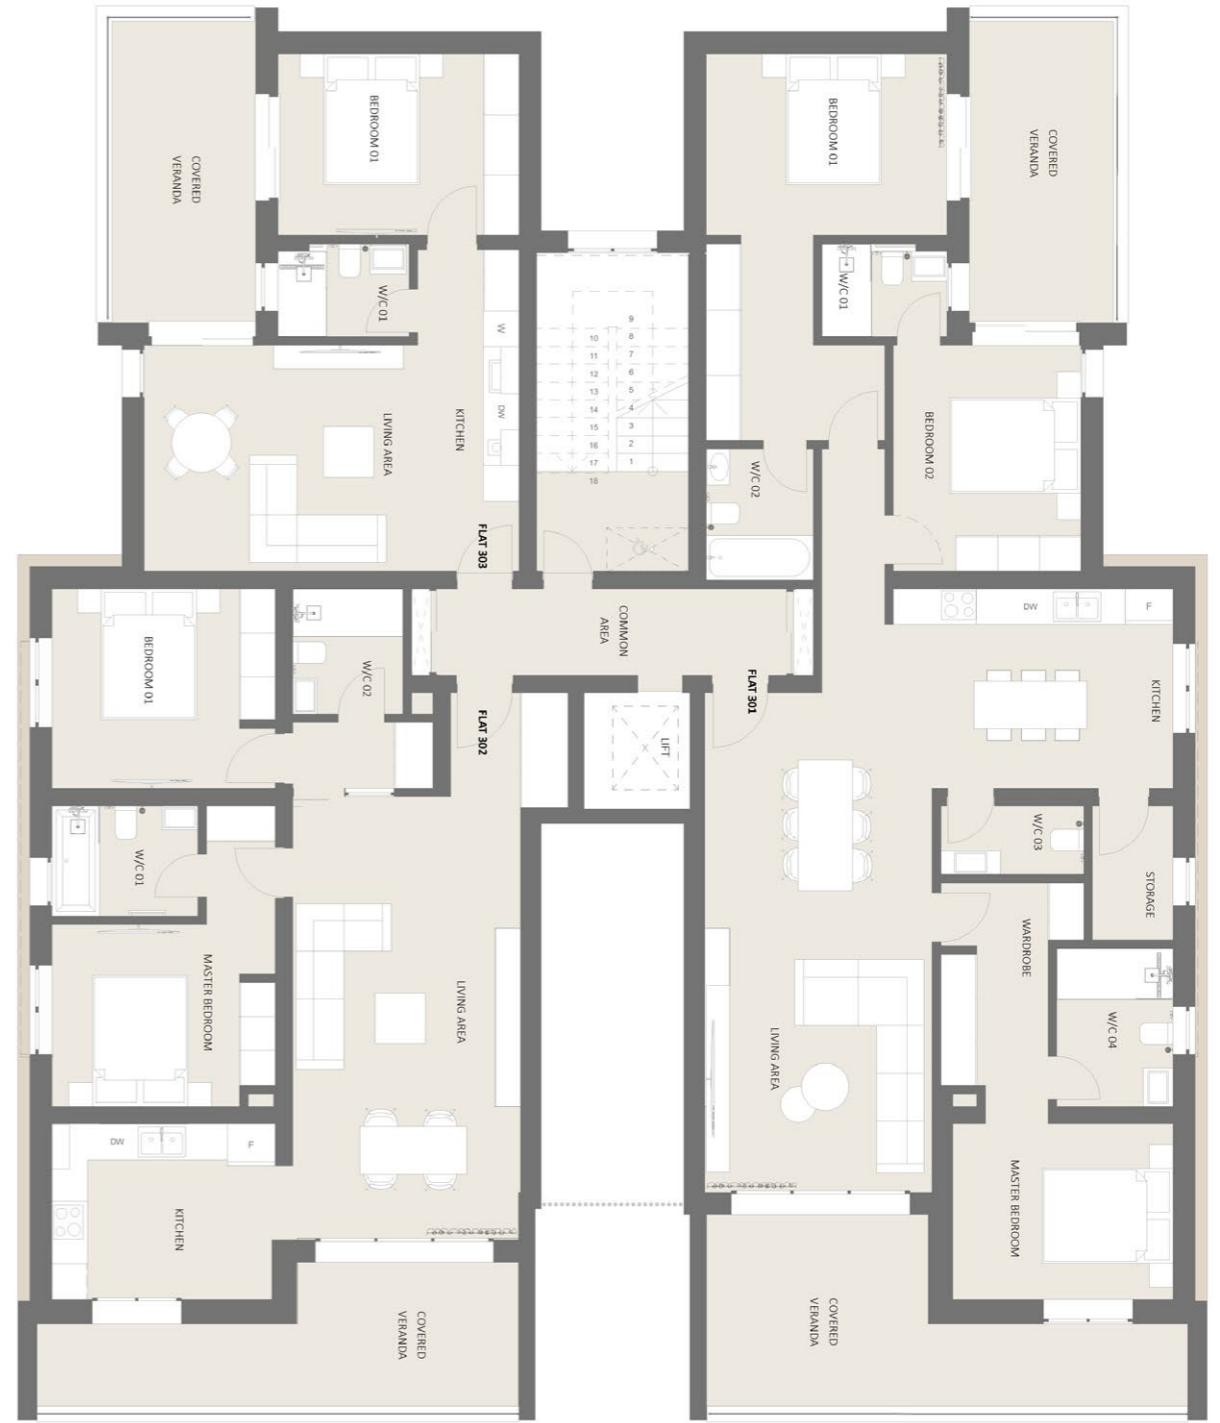

Designed
to enhance
an active,
urban
lifestyle.

Artist's Impression. See disclaimers page.

PLANS

UPLIFTING LIVING

GROUND FLOOR

FIRST FLOOR

SECOND FLOOR

THIRD FLOOR

FOURTH FLOOR

ROOF GARDEN

NOTE: the layouts stated above may slightly differ upon issuance of relevant authority permits

LIST OF APARTMENTS

Flat	Floor	Bed	Flat Area	Cov. Veranda	Roof Garden	Common	Total Area
101	1	2	94	18	-	8	120
102	1	1	52	13	-	4	69
103	1	2	95	18	-	8	121
104	1	1	52	13	-	4	69
201	2	2	94	18	-	8	120
202	2	1	52	13	-	4	69
203	2	2	76	18	-	8	102
204	2	2	71	13	-	4	88
301	3	3	144	32	-	12	188
302	3	2	97	16	-	8	121
303	3	1	52	13	-	4	69
401	4	3	144	28	62	12	246
402	4	3	145	28	62	12	247