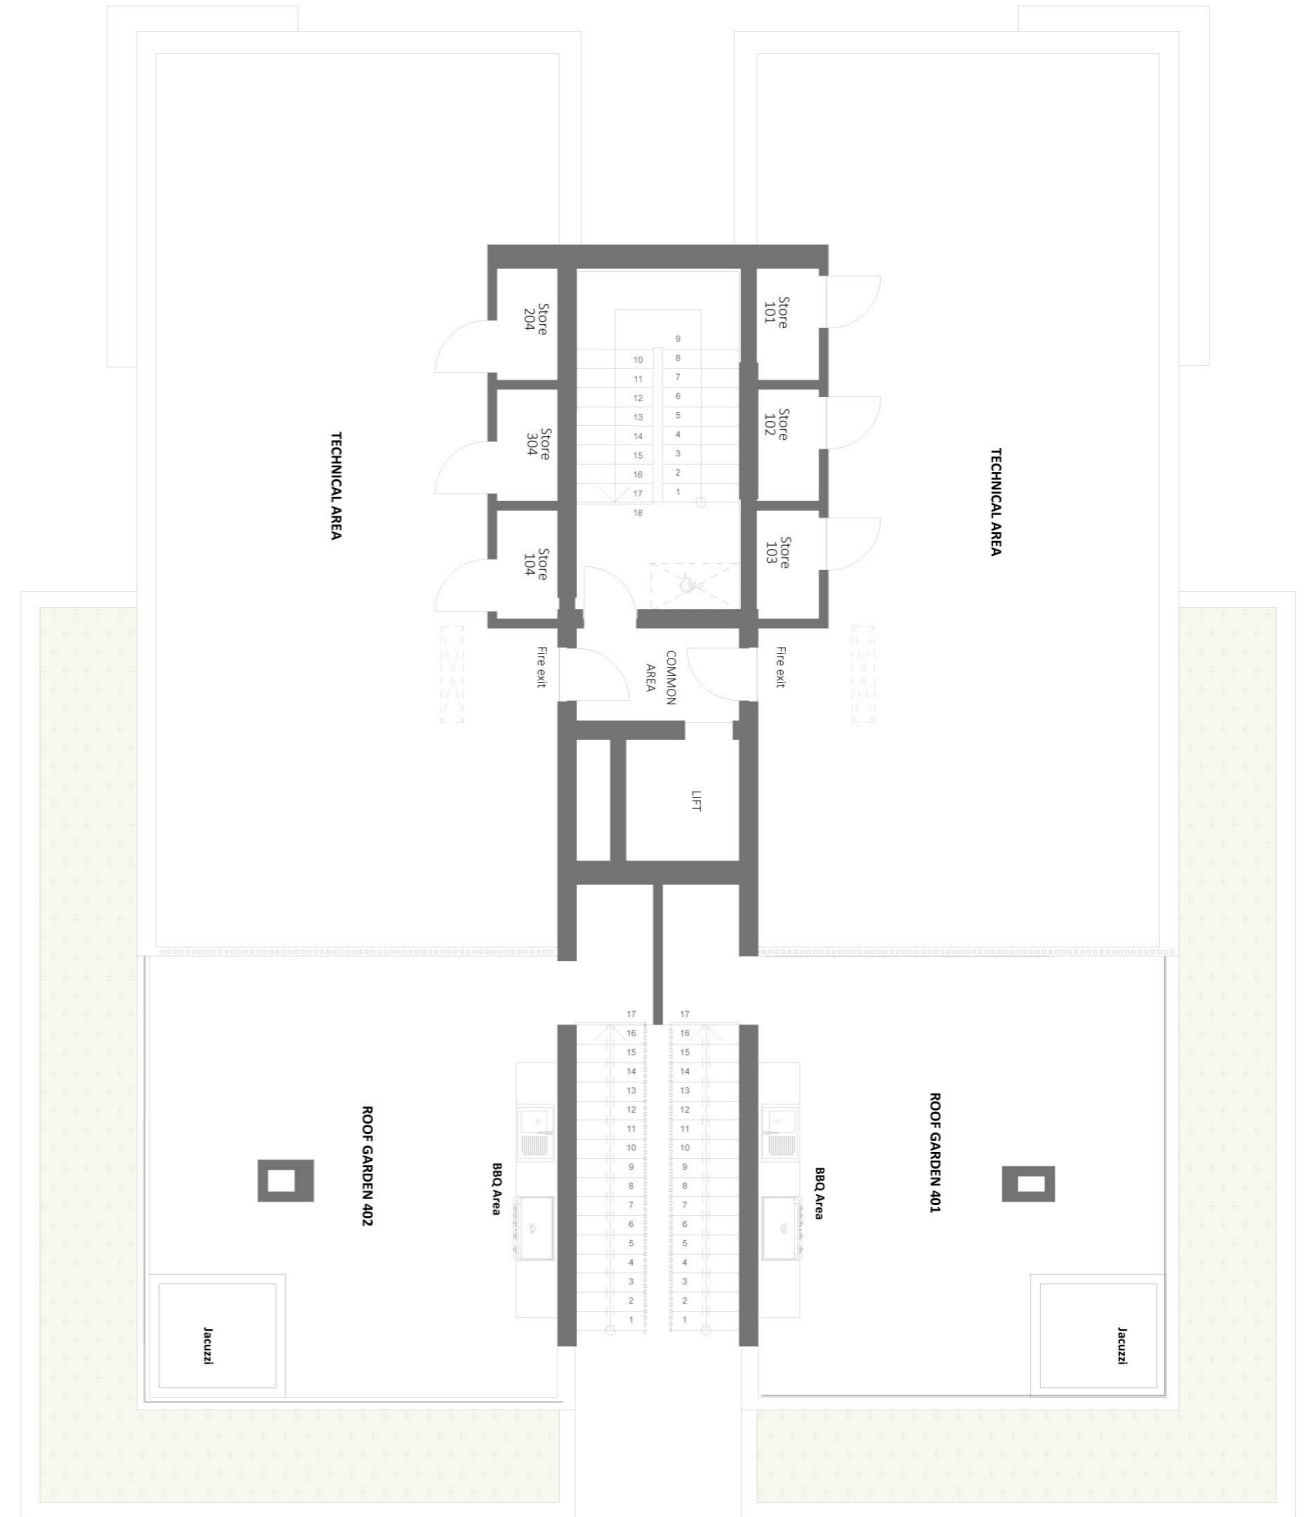

Designed
to enhance
an active,
urban
lifestyle.

Artist's Impression. See disclaimers page.

PLANS

UPLIFTING LIVING

GROUND FLOOR

FIRST FLOOR

SECOND FLOOR

THIRD FLOOR

FOURTH FLOOR

ROOF GARDEN

NOTE: the layouts stated above may slightly differ upon issuance of relevant authority permits

LIST OF APARTMENTS

Flat	Floor	Bed	Flat Area	Cov. Veranda	Roof Garden	Common	Total Area
101	1	2	94	18	-	8	120
102	1	1	52	13	-	4	69
103	1	2	95	18	-	8	121
104	1	1	52	13	-	4	69
201	2	2	94	18	-	8	120
202	2	1	52	13	-	4	69
203	2	2	76	18	-	8	102
204	2	2	71	13	-	4	88
301	3	3	144	32	-	12	188
302	3	2	97	16	-	8	121
303	3	1	52	13	-	4	69
401	4	3	144	28	62	12	246
402	4	3	145	28	62	12	247