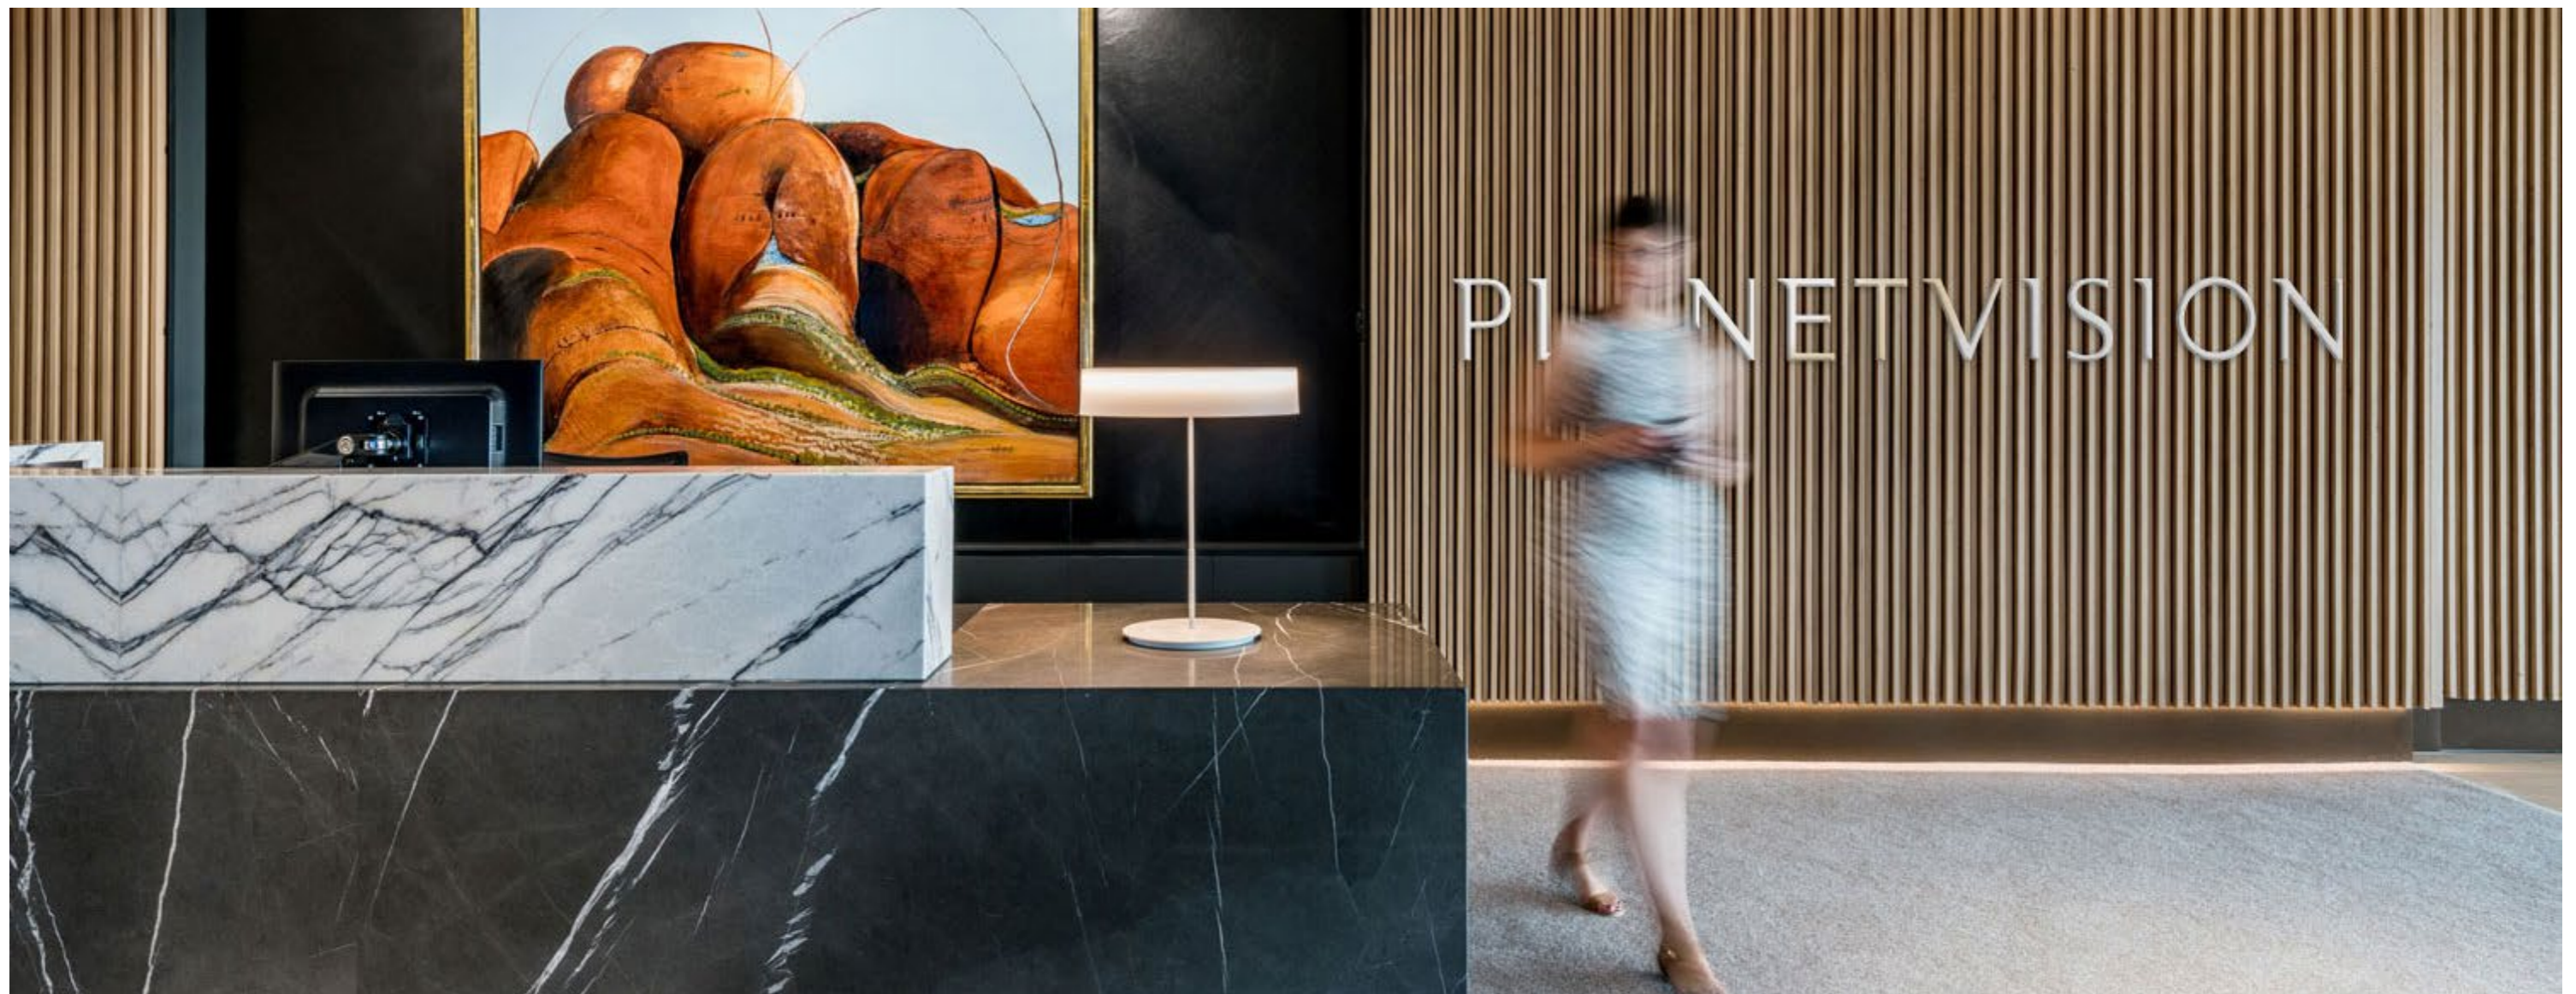

PLANETVISION

Uplifting Living

We've been developing and investing in one thing: the way living should be. We're on a mission to develop spaces that are comfortable, memorable and inspiring for people to thrive. Our projects are evidence of an endless pursuit to continue to improve liveability, efficiency and sustainability within the development space.