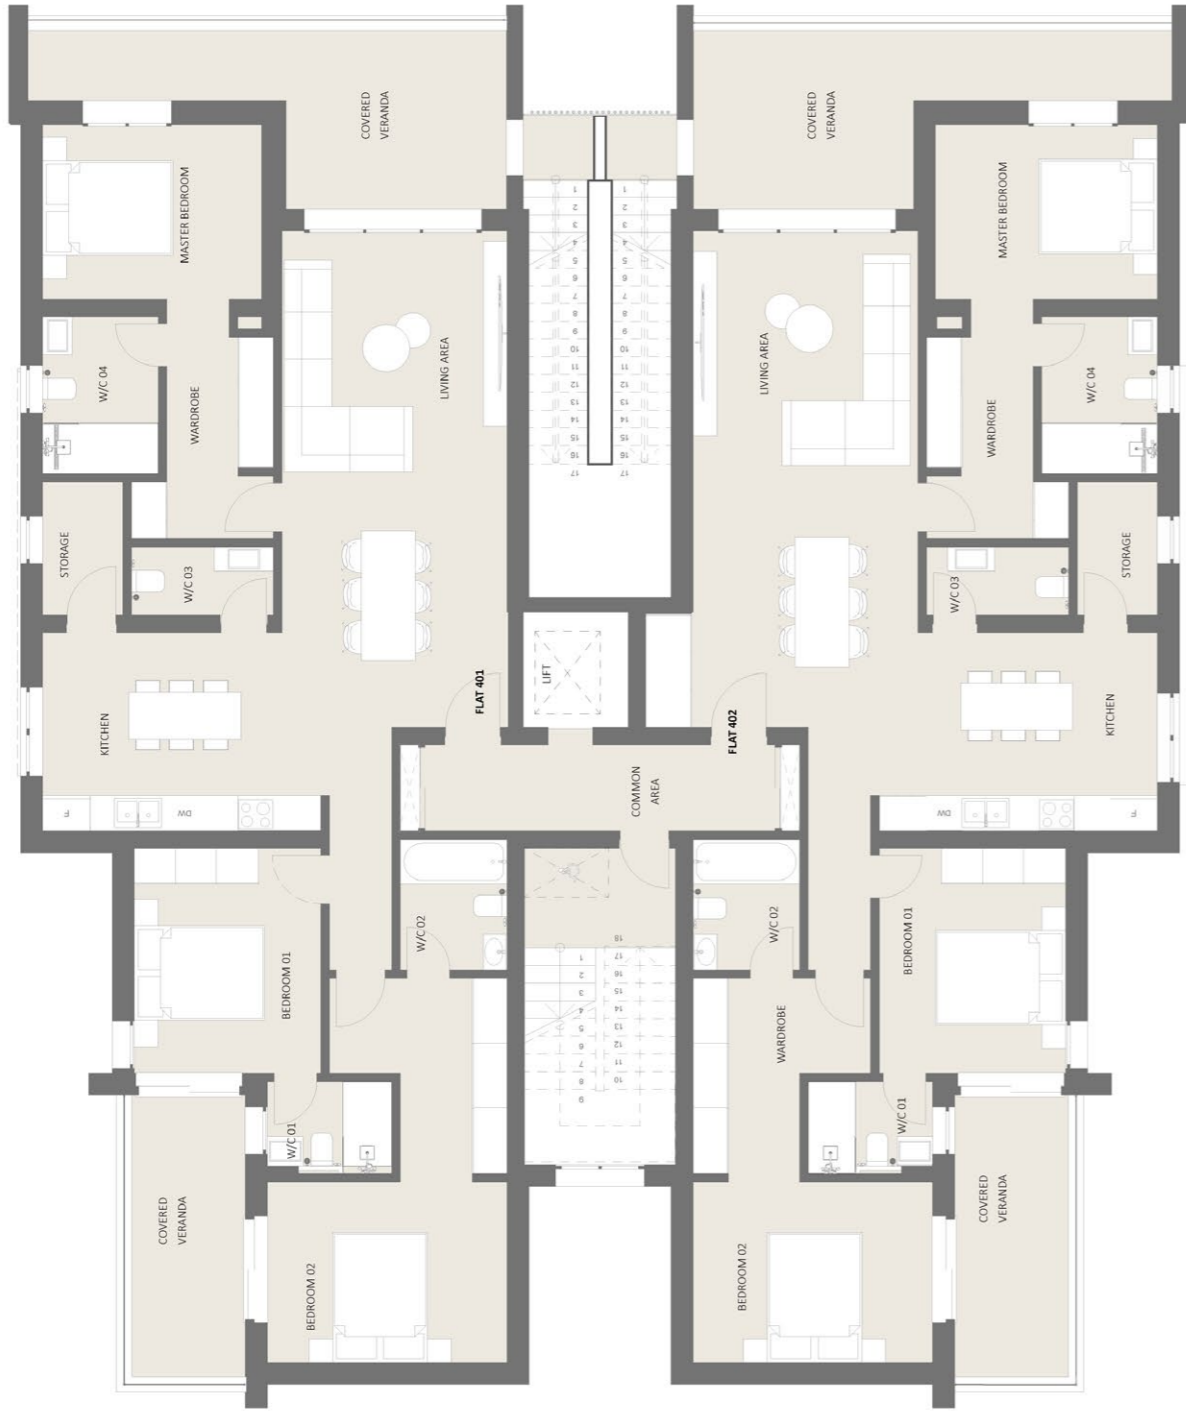

Designed
to enhance
an active,
urban
lifestyle.

Artist's Impression. See disclaimers page.

PLANS

UPLIFTING LIVING

GROUND FLOOR

FIRST FLOOR

SECOND FLOOR

THIRD FLOOR

FOURTH FLOOR

ROOF GARDEN

NOTE: the layouts stated above may slightly differ upon issuance of relevant authority permits

LIST OF APARTMENTS

Flat	Floor	Bed	Flat Area	Cov. Veranda	Roof Garden	Common	Total Area
101	1	2	94	18	-	8	120
102	1	1	52	13	-	4	69
103	1	2	95	18	-	8	121
104	1	1	52	13	-	4	69
201	2	2	94	18	-	8	120
202	2	1	52	13	-	4	69
203	2	2	76	18	-	8	102
204	2	2	71	13	-	4	88
301	3	3	144	32	-	12	188
302	3	2	97	16	-	8	121
303	3	1	52	13	-	4	69
401	4	3	144	28	62	12	246
402	4	3	145	28	62	12	247