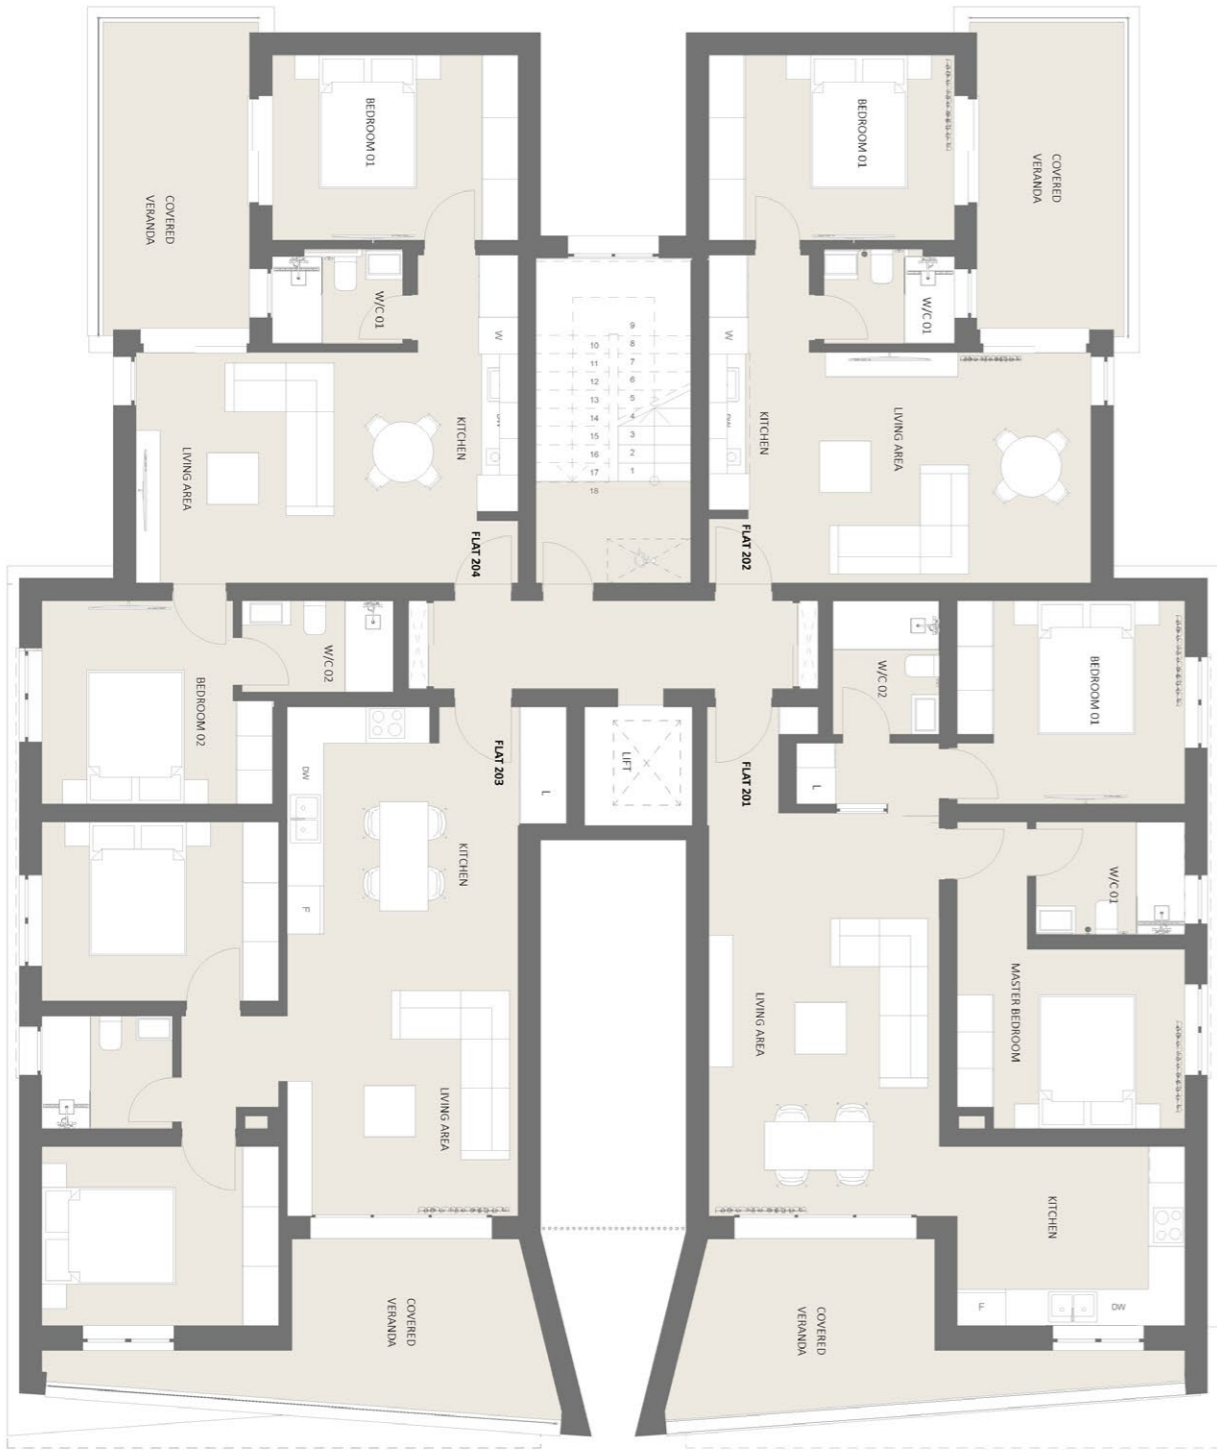

Designed
to enhance
an active,
urban
lifestyle.

Artist's Impression. See disclaimers page.

PLANS

UPLIFTING LIVING

GROUND FLOOR

FIRST FLOOR

SECOND FLOOR

THIRD FLOOR

FOURTH FLOOR

ROOF GARDEN

NOTE: the layouts stated above may slightly differ upon issuance of relevant authority permits

LIST OF APARTMENTS

Flat	Floor	Bed	Flat Area	Cov. Veranda	Roof Garden	Common	Total Area
101	1	2	94	18	-	8	120
102	1	1	52	13	-	4	69
103	1	2	95	18	-	8	121
104	1	1	52	13	-	4	69
201	2	2	94	18	-	8	120
202	2	1	52	13	-	4	69
203	2	2	76	18	-	8	102
204	2	2	71	13	-	4	88
301	3	3	144	32	-	12	188
302	3	2	97	16	-	8	121
303	3	1	52	13	-	4	69
401	4	3	144	28	62	12	246
402	4	3	145	28	62	12	247