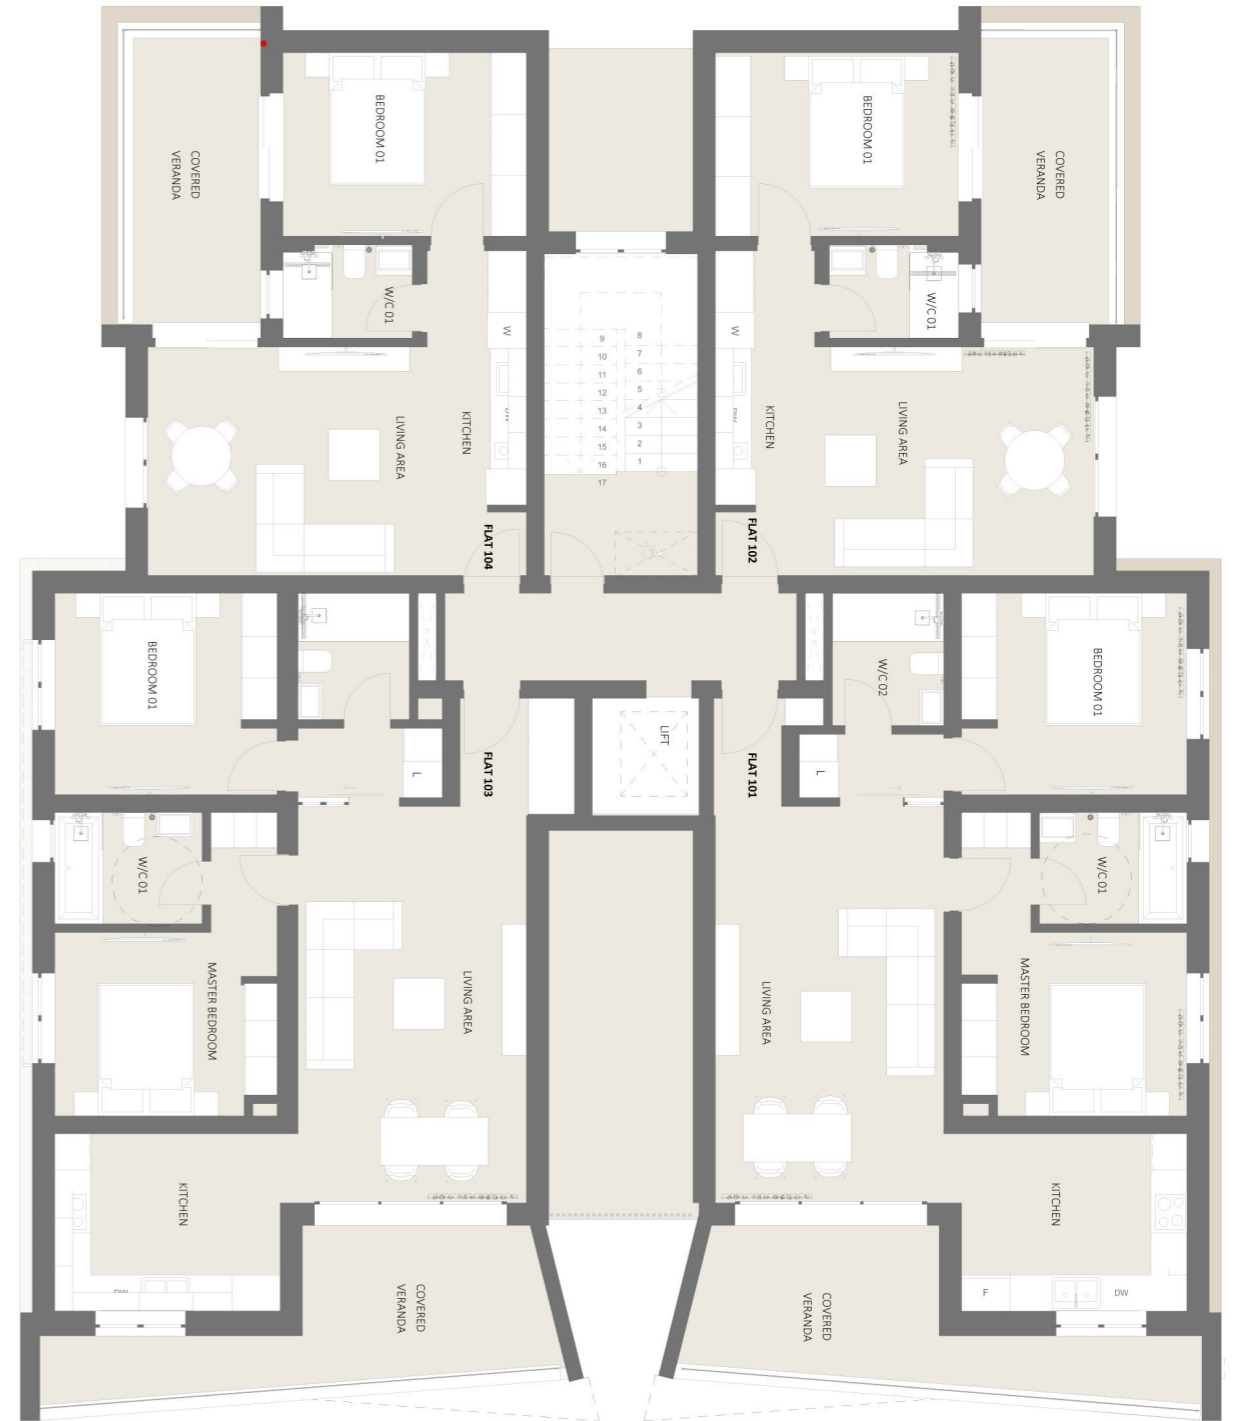

Designed
to enhance
an active,
urban
lifestyle.

Artist's Impression. See disclaimers page.

PLANS

UPLIFTING LIVING

GROUND FLOOR

FIRST FLOOR

SECOND FLOOR

THIRD FLOOR

FOURTH FLOOR

ROOF GARDEN

NOTE: the layouts stated above may slightly differ upon issuance of relevant authority permits

LIST OF APARTMENTS

Flat	Floor	Bed	Flat Area	Cov. Veranda	Roof Garden	Common	Total Area
101	1	2	94	18	-	8	120
102	1	1	52	13	-	4	69
103	1	2	95	18	-	8	121
104	1	1	52	13	-	4	69
201	2	2	94	18	-	8	120
202	2	1	52	13	-	4	69
203	2	2	76	18	-	8	102
204	2	2	71	13	-	4	88
301	3	3	144	32	-	12	188
302	3	2	97	16	-	8	121
303	3	1	52	13	-	4	69
401	4	3	144	28	62	12	246
402	4	3	145	28	62	12	247